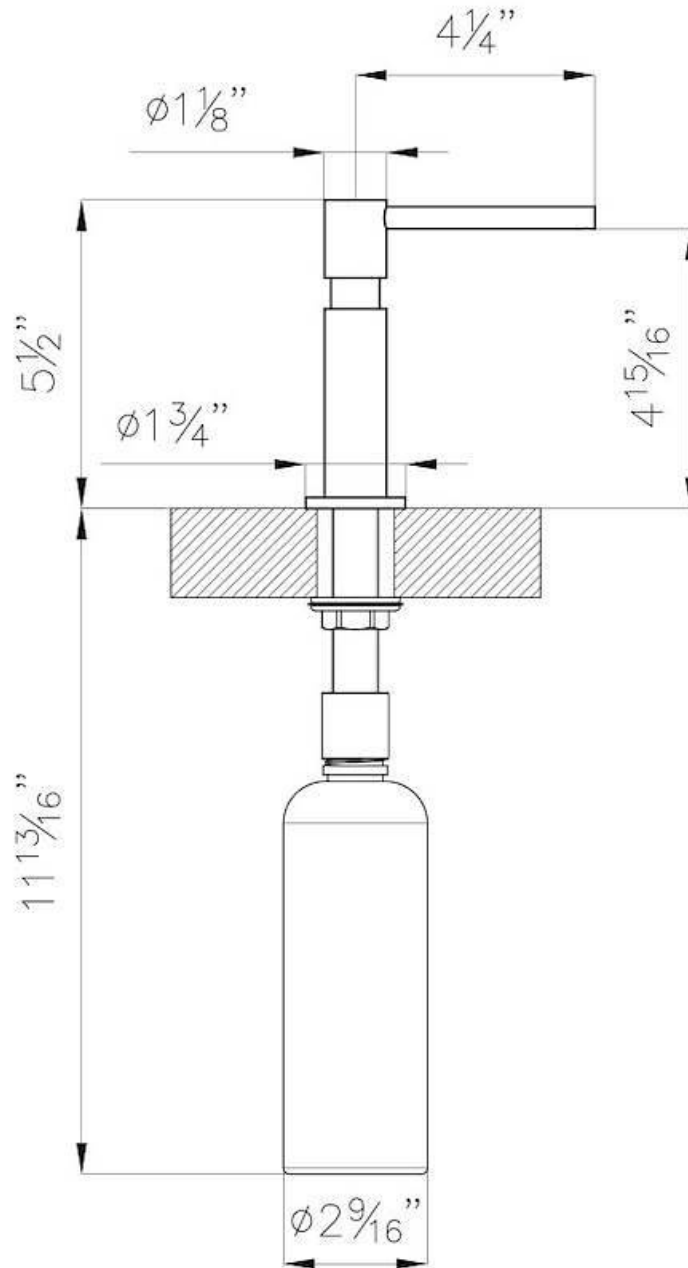

Dispenser Evo satin Gold

Accessories

Code: 8520 159

Built-in dispenser for liquid detergent/soap

DETAILS

Coloring Gold

Finish PVD

Texture Satin

Sink accessories Dispenser

Built-in hole Ø 35mm

TECHNICAL DATA

- * hole for tap's building-in: $\phi 1\frac{3}{8}$ "
- * max worktop thickness: $1\frac{9}{16}$ "
- * holds up to 15 ounces of soap